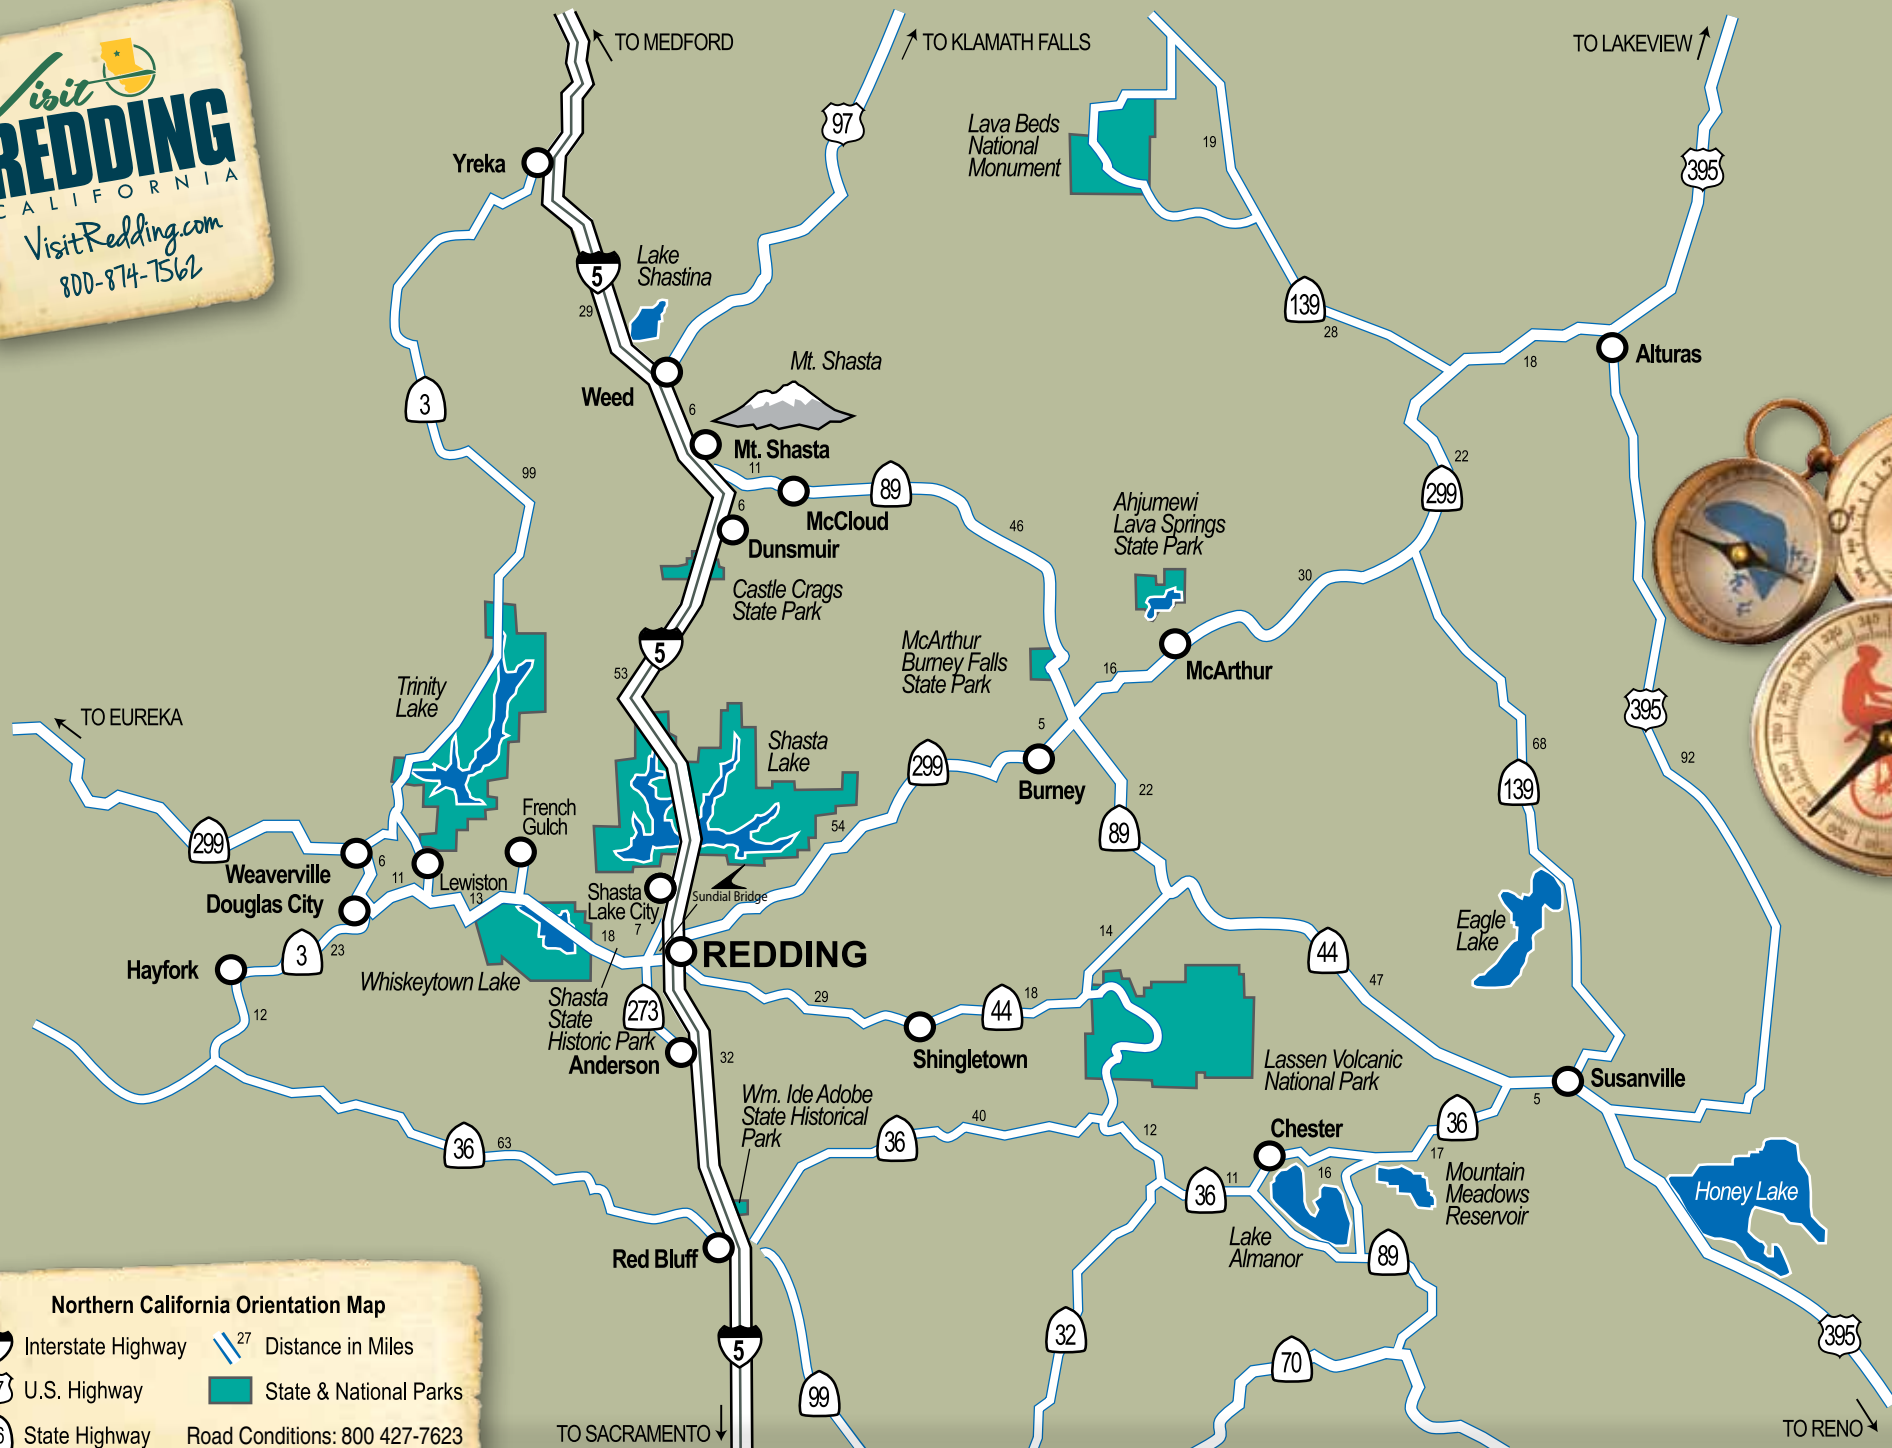

Attractions:

- 8 Aquatic Center
- 10 Caldwell Park
- 26 Enterprise Park
- 2 Lake Shasta Caverns
- 30 Lassen Volcanic National Park
- 5 McArthur-Burney Falls Memorial Park
- 1 Oasis Fun Center
- 11 Sacramento River National Recreation Trail
- 7 Schreder Planetarium
- 3 Shasta Dam
- 2 Shasta Lake
- 16 Sundial Bridge
- 17 Turtle Bay Exploration Park
- 13 Viking Skate Country
- 4 WaterWorks Park
- 6 Whiskeytown Lake
- 22 Win-River Casino

The Arts:

- 12 Cascade Theatre
- 15 Civic Auditorium
- 14 City Hall Sculpture Park
- 25 Riverfront Playhouse
- 23 Allen's Golf Course
- 19 Aqua Golf Driving Range
- 28 Big League Dreams
- 27 Churn Creek Golf Course
- 2 Gold Hills Golf Club
- 9 Lake Redding Golf Course
- 29 Redding Soccer Park
- 21 River Tasalmi Golf & Country Club
- 20 Riverview Golf & Country Club
- 31 Shasta Rock Club
- 32 Country Bowl
- 33 Shasta Lanes
- 34 Tierra Oaks Golf Club

Movie Theaters:

- 24 Cinemark 14
- 18 Cinemark 8

Northern California Orientation Map

- Interstate Highway
- U.S. Highway
- State Highway
- Distance in Miles
- State & National Parks
- Road Conditions: 800 427-7623

0 5 10 15 20 25 30 35 Miles